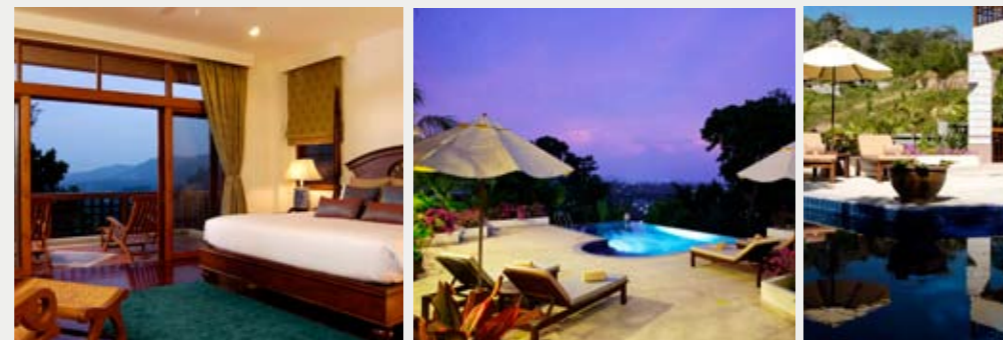

RISING SUN
RESIDENCE
บ้านรับตะวัน

a sense of true living awaits you.

“senses of true living”

Rising Sun Residence is perfectly situated to allow you to enjoy the best that Phuket has to offer. Each villa is carefully arranged on a quiet, natural hillside perched well above the island's hustle and bustle. With its location just south of Phuket City, many of Phuket's culinary, shopping and leisure delights are reached within minutes. Your villa, your home, offers the best of both worlds in a single location.

VILLA **VIEW TAWAN**

The outdoors tempt with a large terrace offering expansive views over the lush hillsides, as well as poolside dining and relaxing. For superb top-of-the-world vistas, head up to the large second-story bedrooms.

Seamless integration of outdoor and indoor spaces with a wide terrace connecting the living, pool and bedroom areas. The third-story master bedroom offers a true sense of peace with the stunning Wat Chalong in full view.