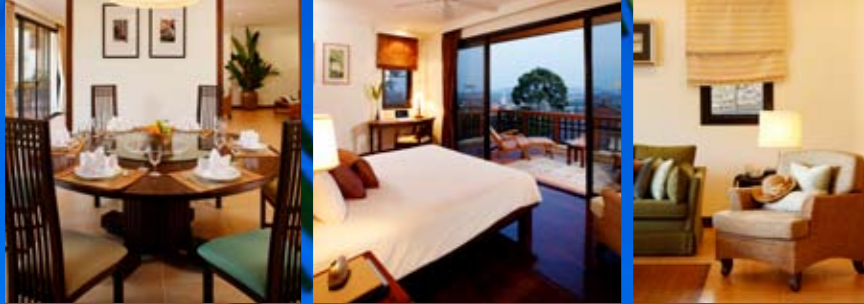

VILLA DARA-RAI

Subtle tones, serene views and cleverly connected spaces over three levels make this villa a haven for families and friends. And on a clear day, watch the sun rise over Phi Phi island.

VILLA ARHIT-TAYA

Seamless integration of outdoor and indoor spaces with a wide terrace connecting the living, pool and bedroom areas. The third-story master bedroom offers a true sense of peace with the stunning Wat Chalong in full view.