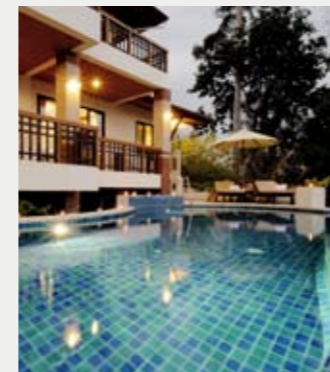

RISING SUN
RESIDENCE
บ้านรับตะวัน

a sense of true living awaits you.

“senses of true living”

Rising Sun Residence is perfectly situated to allow you to enjoy the best that Phuket has to offer. Each villa is carefully arranged on a quiet, natural hillside perched well above the island's hustle and bustle. With its location just south of Phuket City, many of Phuket's culinary, shopping and leisure delights are reached within minutes. Your villa, your home, offers the best of both worlds in a single location.

VILLA **VIEW TAWAN**

The outdoors tempt with a large terrace offering expansive views over the lush hillsides, as well as poolside dining and relaxing. For superb top-of-the-world vistas, head up to the large second-story bedrooms.

VILLA DARA-RAI

Subtle tones, serene views and cleverly connected spaces over three levels make this villa a haven for families and friends. And on a clear day, watch the sun rise over Phi Phi island.

VILLA ARHIT-TAYA

Seamless integration of outdoor and indoor spaces with a wide terrace connecting the living, pool and bedroom areas. The third-story master bedroom offers a true sense of peace with the stunning Wat Chalong in full view.